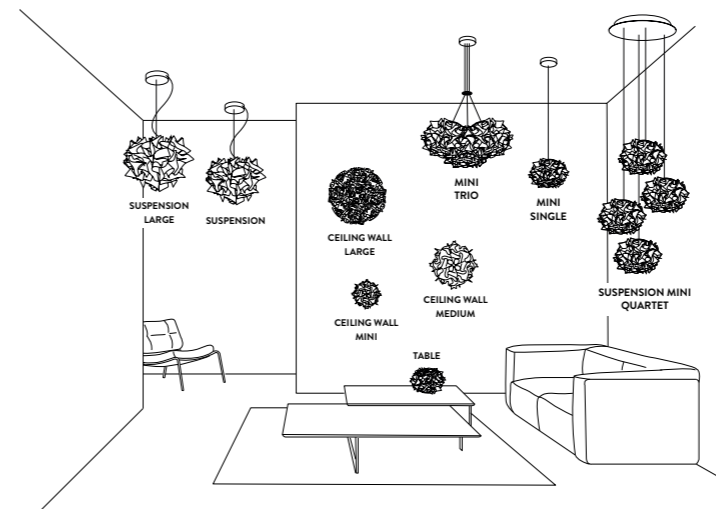

VELI ENTIRE COLLECTION